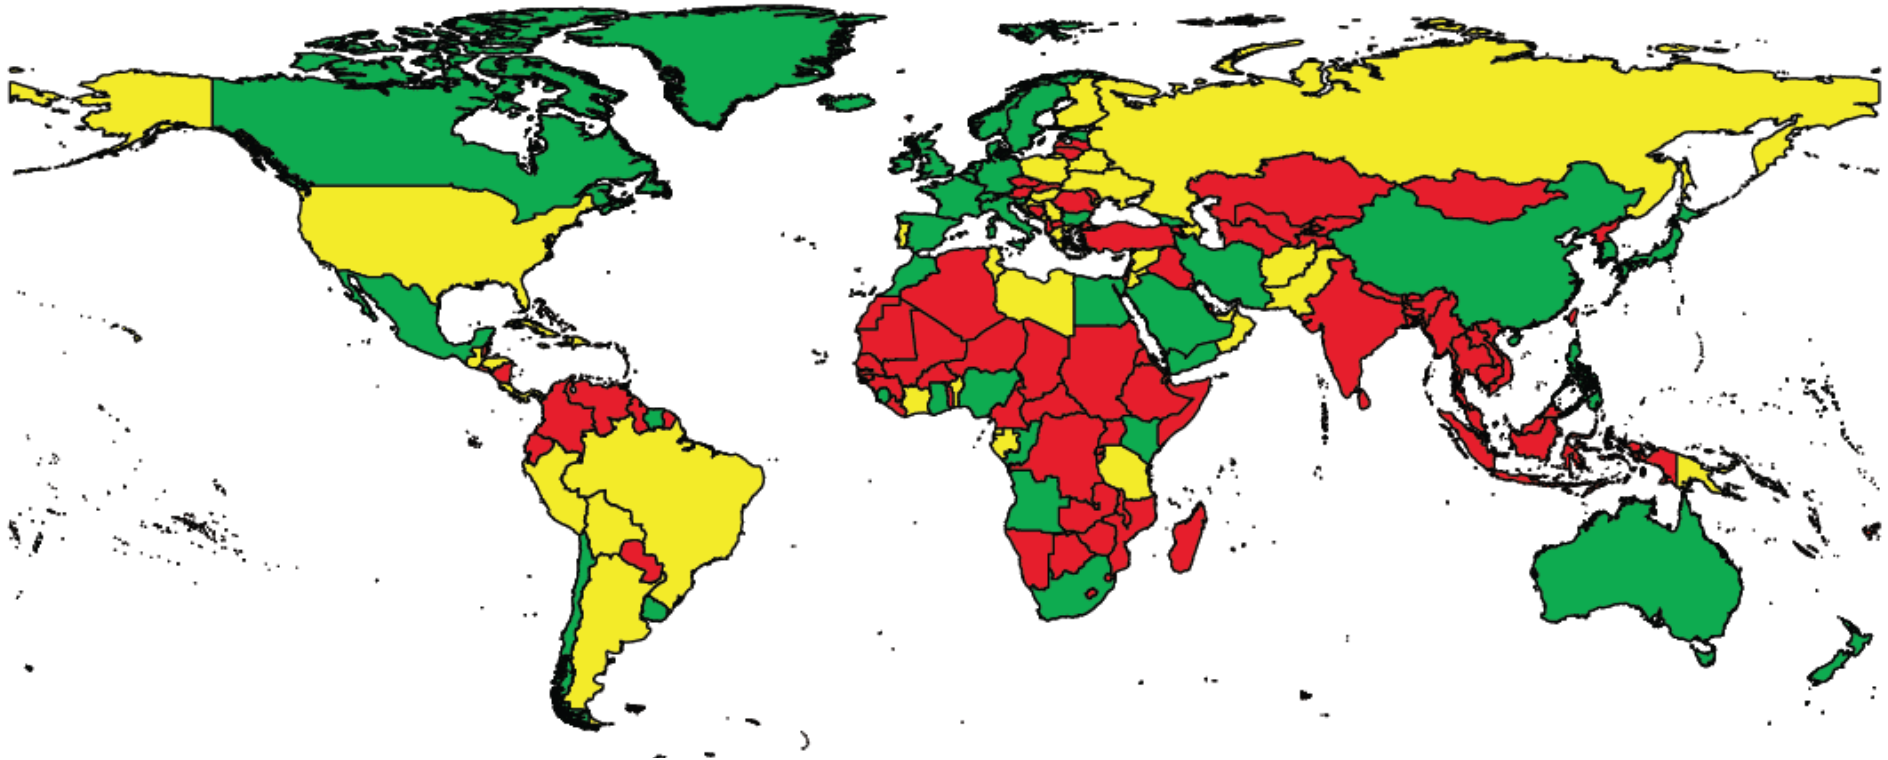

Parties to the London Convention and Protocol

Legend

Green: Protocol Parties

Yellow: Convention Parties

Red: Non-Party States

Status as of 9 December 2016

48 Parties to the London Protocol

87 Parties to the London Convention (out of which 51 are Party to the Convention only)

99 Parties in total (LC and LP)