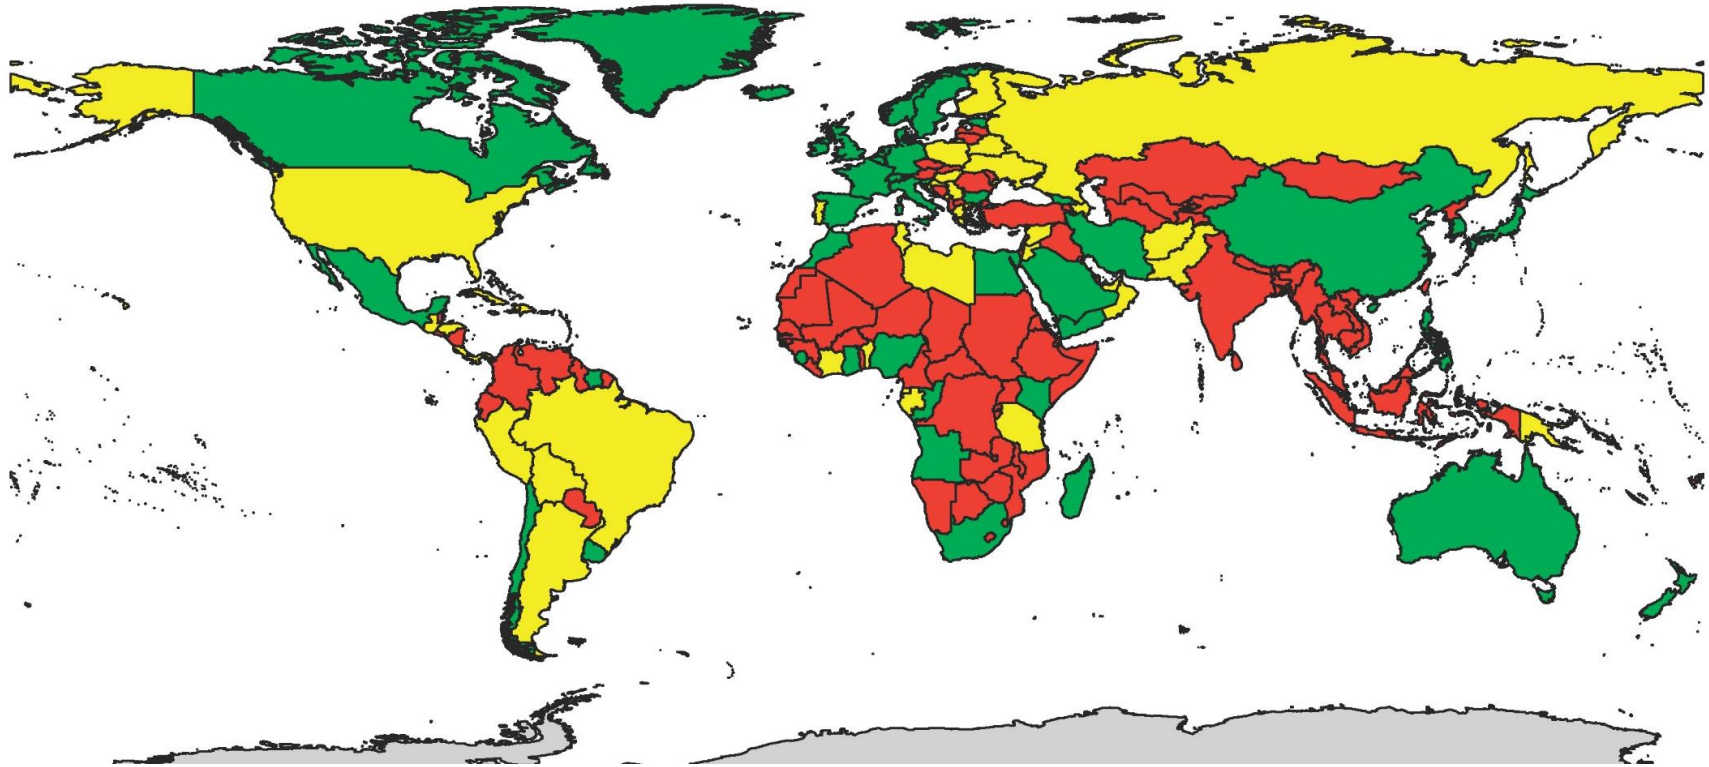

Parties to the London Convention and Protocol

Legend

Green: Protocol Parties

Yellow: Convention Parties

Red: Non-Party States

Status as of 1 August 2017

49 Parties to the London Protocol

87 Parties to the London Convention (out of which 51 are Party to the Convention only)

99 Parties in total (LC and LP)