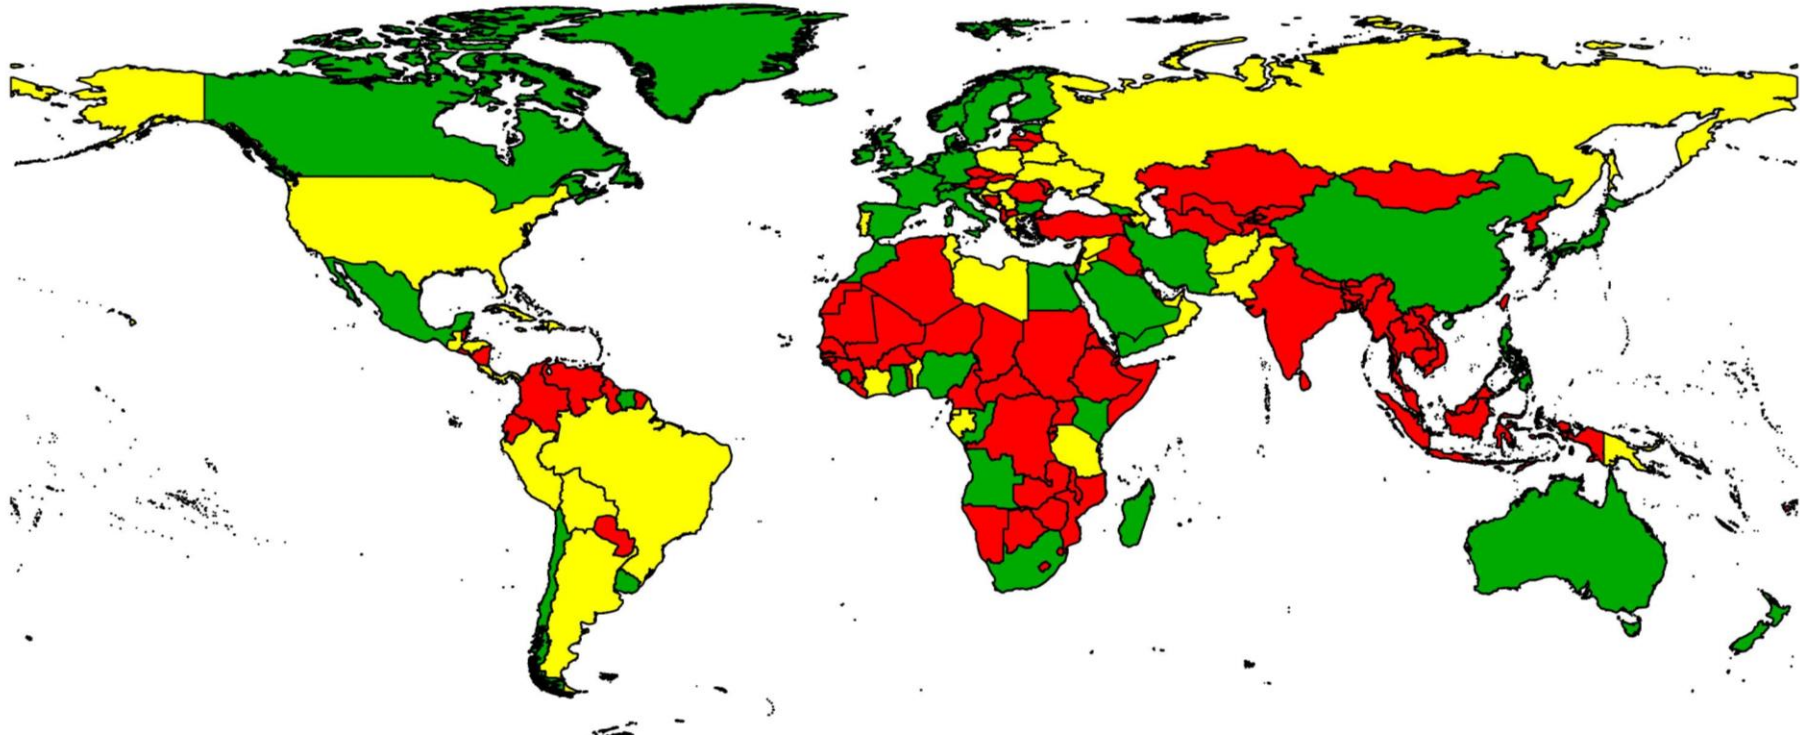

## Parties to the London Convention and Protocol

### Legend

Green: Protocol Parties

Yellow: Convention Parties

Red: Non-Party States

Status as of 15 October 2017

50 Parties to the London Protocol

87 Parties to the London Convention (out of which 50 are Party to the Convention only)

99 Parties in total (LC and LP)